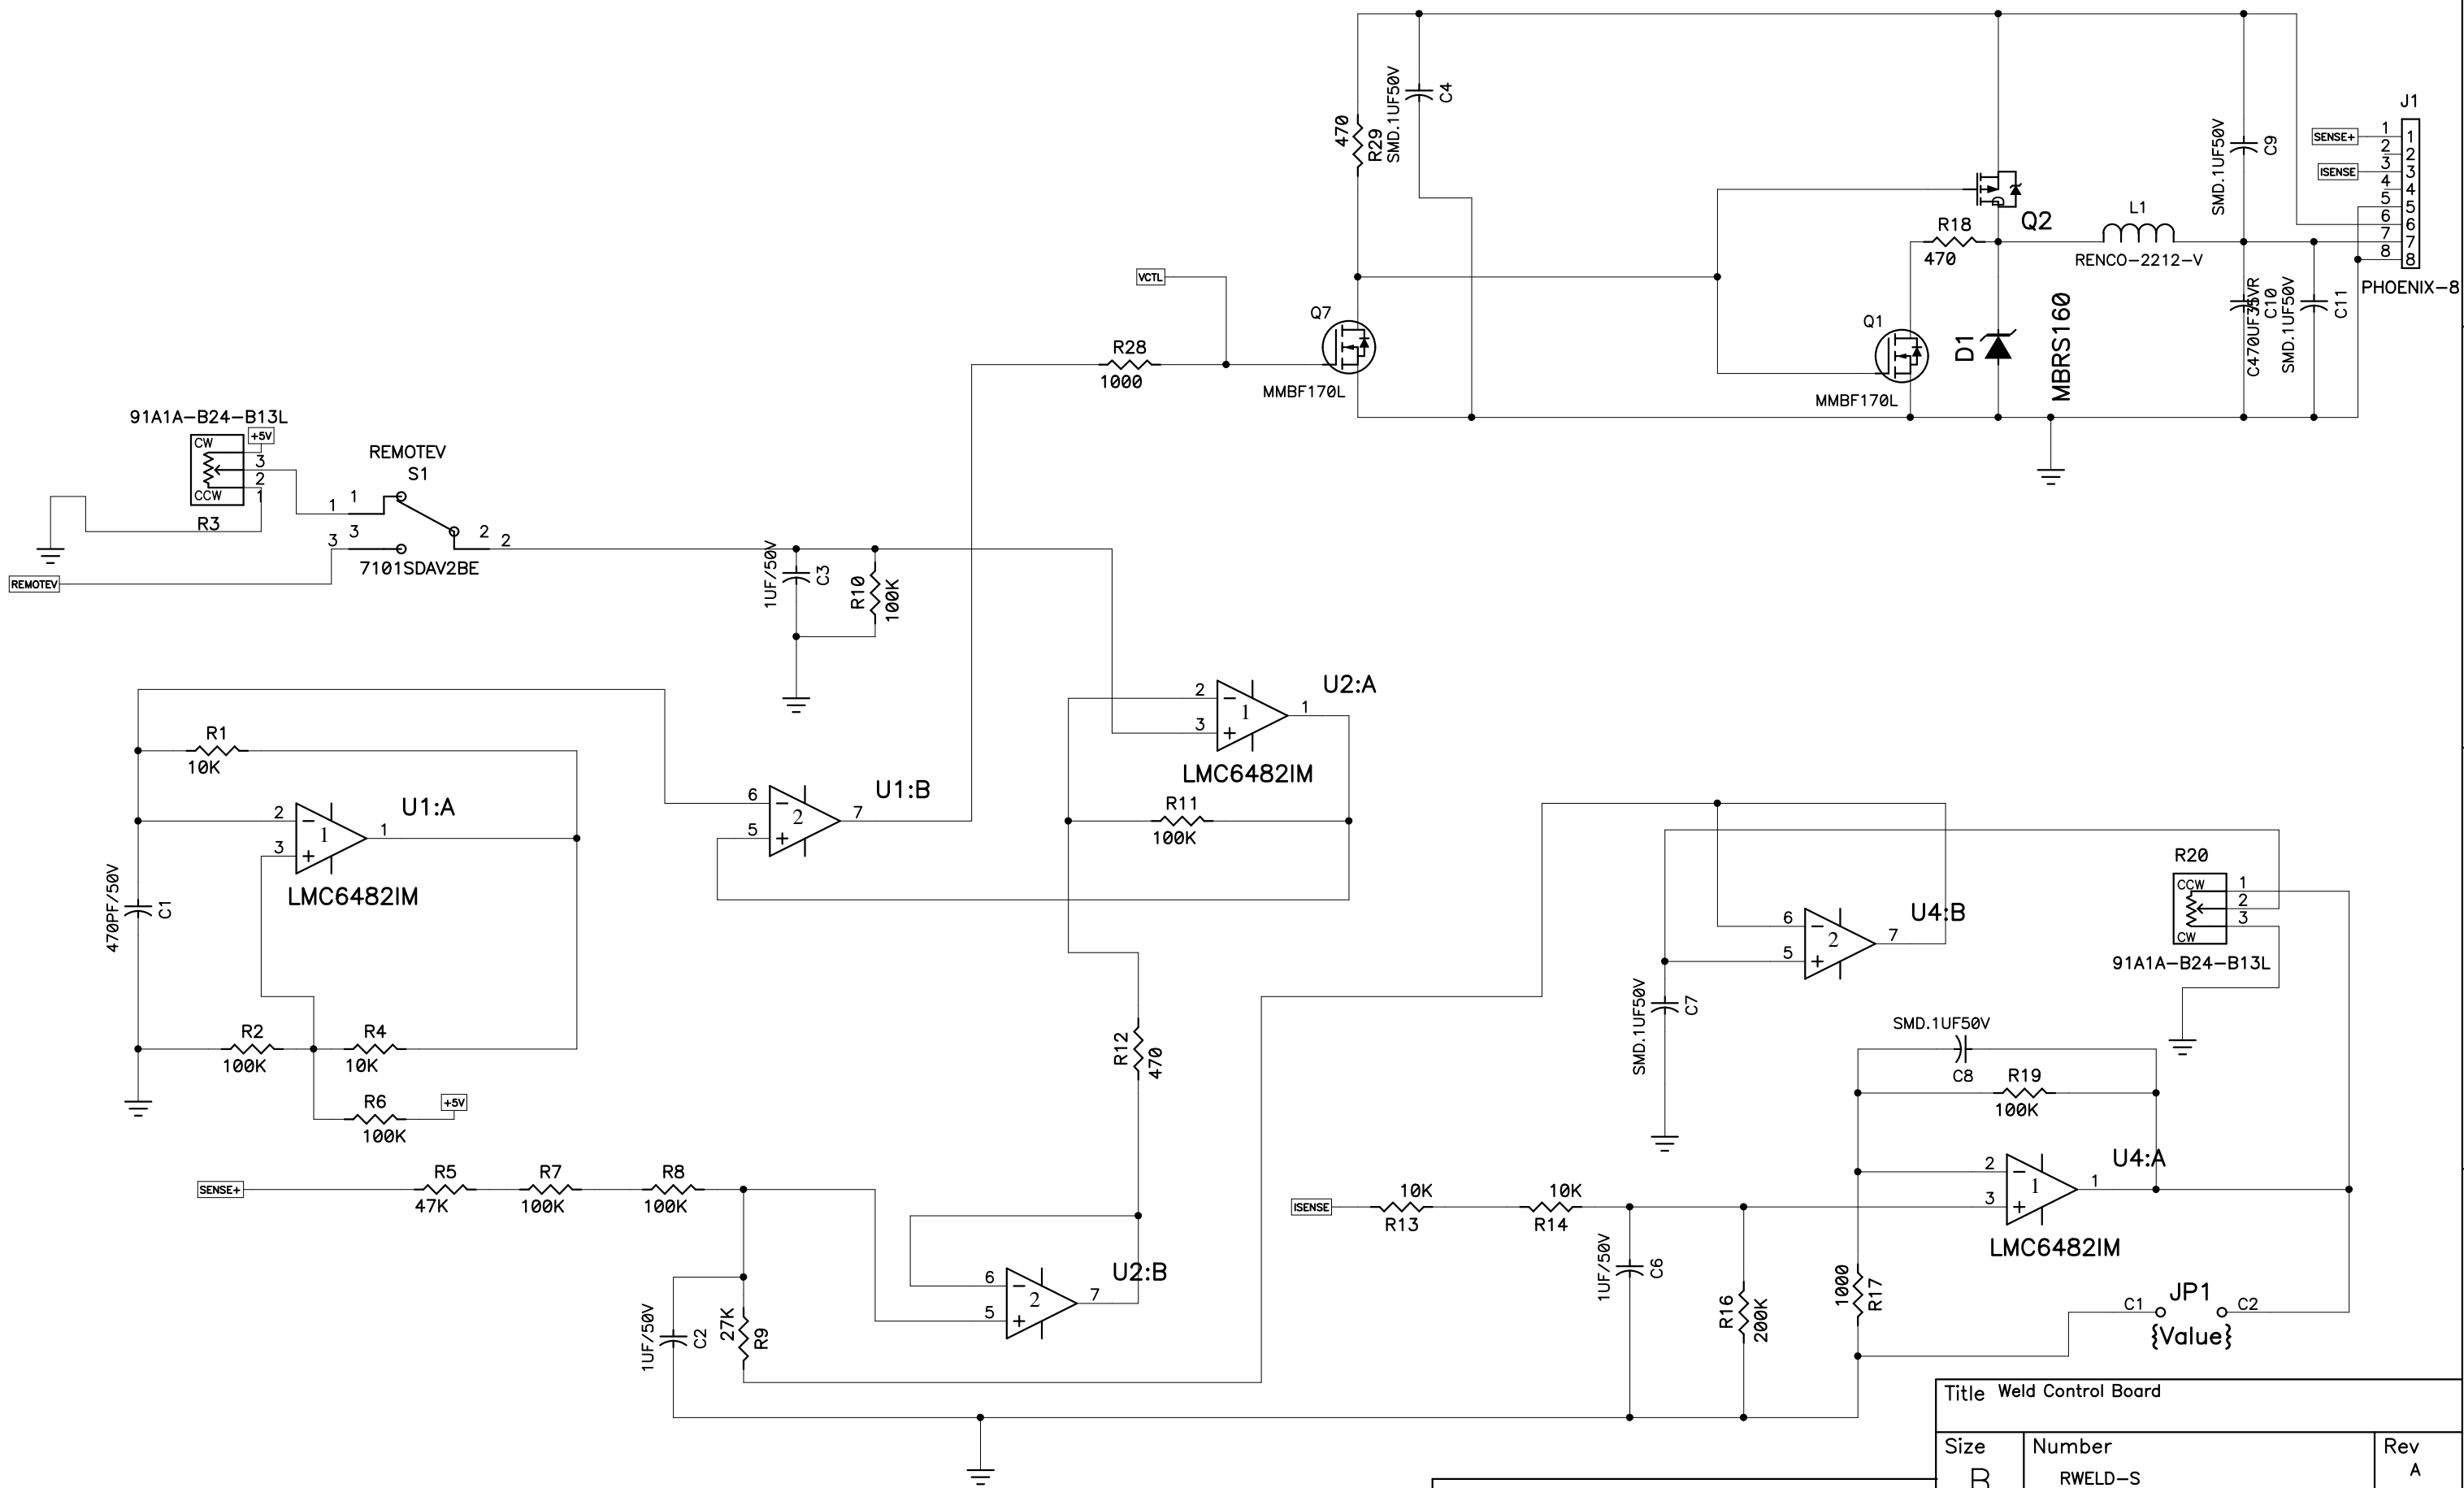

A

B

C

D

Title Weld Control Board		
Size B	Number RWELD-S	Rev A
Date 02-24-2009	Drawn by S. Henion	
Filename	Sheet 1 of 2	

Copyright (c) 2009 DIY-Welding.com and SHDesigns  
 No Commercial Use without permission from SHDesigns

A

B

C

D

Title Weld Control Board		
Size B	Number RWELD-S	Rev 0
Date 02-24-2009	Drawn by S. Henion	
Filename	Sheet 2 of 2	

Copyright (c) 2009 DIY-Welding.com and SHDesigns  
 No Commercial Use without permission from SHDesigns