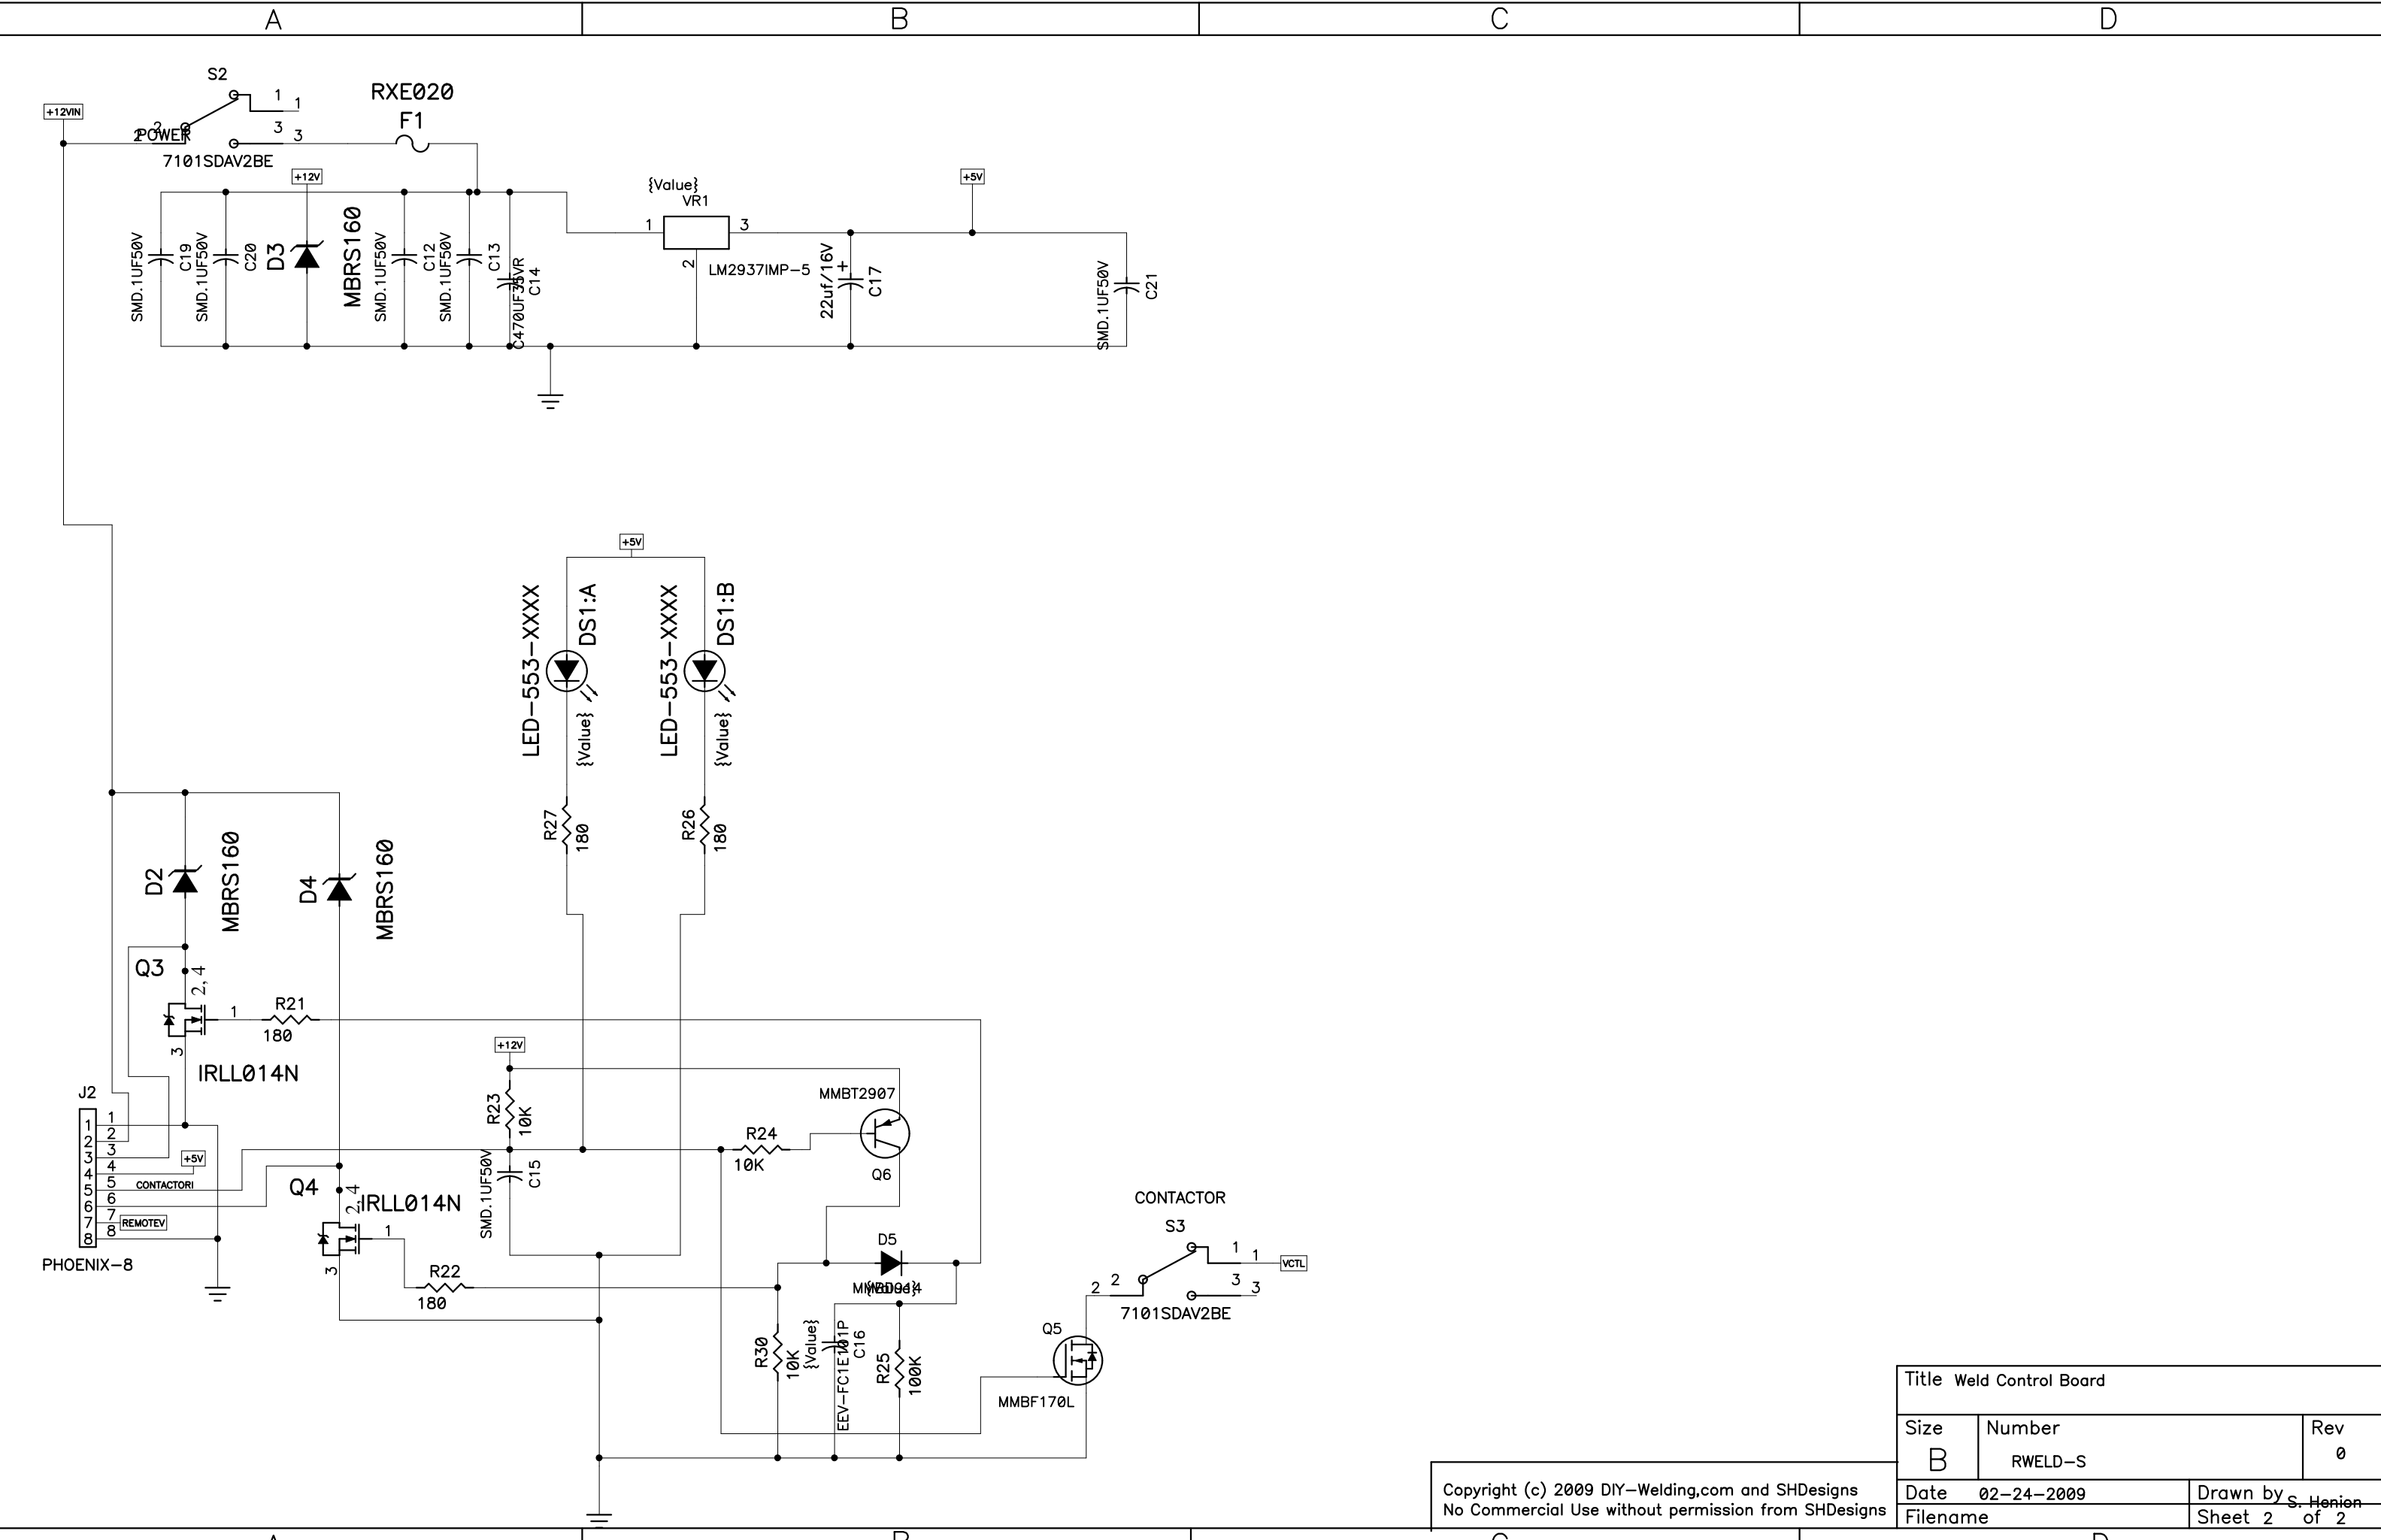

A

B

C

D

Title Weld Control Board		
Size B	Number RWELD-S	Rev A
Date 02-24-2009	Drawn by S. Henion	
Filename	Sheet 1 of 2	

Copyright (c) 2009 DIY-Welding.com and SHDesigns  
 No Commercial Use without permission from SHDesigns

A

B

C

D

Title Weld Control Board		
Size B	Number RWELD-S	Rev 0
Date 02-24-2009	Drawn by S. Henion	
Filename	Sheet 2 of 2	

Copyright (c) 2009 DIY-Welding.com and SHDesigns  
 No Commercial Use without permission from SHDesigns