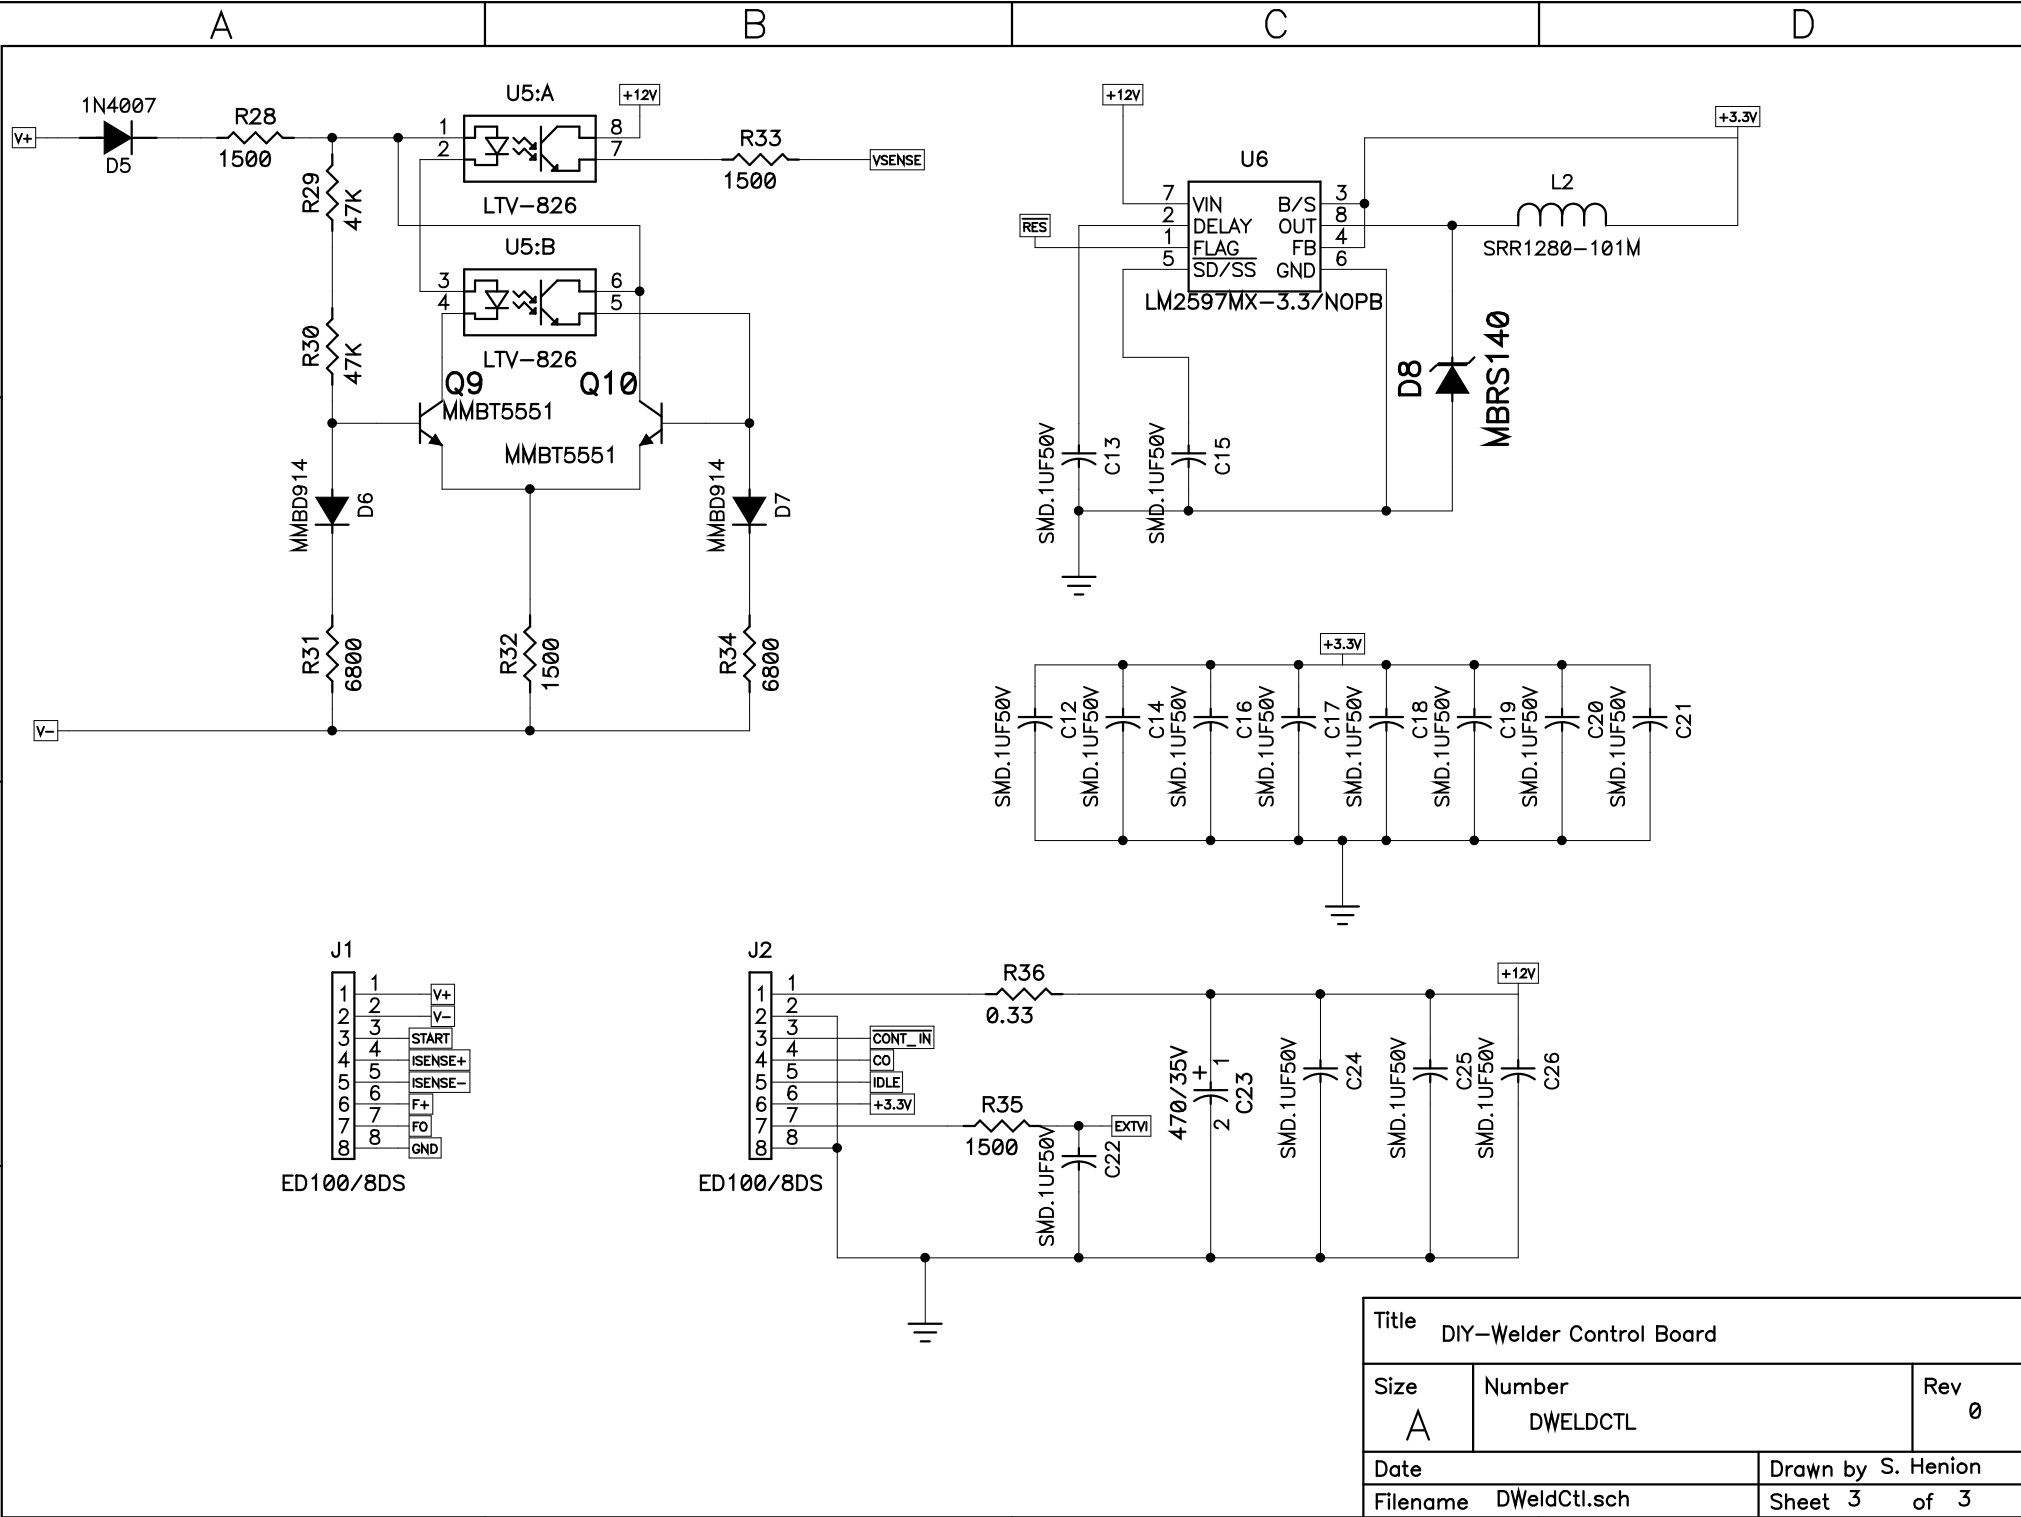

Title DIY-Welder Control Board		
Size A	Number DWELDCNTL	Rev 0
Date	Drawn by S. Henion	
Filename DWeldCtl.sch	Sheet 1	of 3

Title DIY-Welder Control Board		
Size A	Number DWELDCTL	Rev 0
Date	Drawn by S. Henion	
Filename DWeldCtl.sch	Sheet 2 of 3	

Title			DIY-Welder Control Board		
Size	Number		Rev		
A	DWELDC1L		0		
Date	Drawn by		S. Henion		
Filename	DWeldCtl.sch		Sheet 3 of 3		