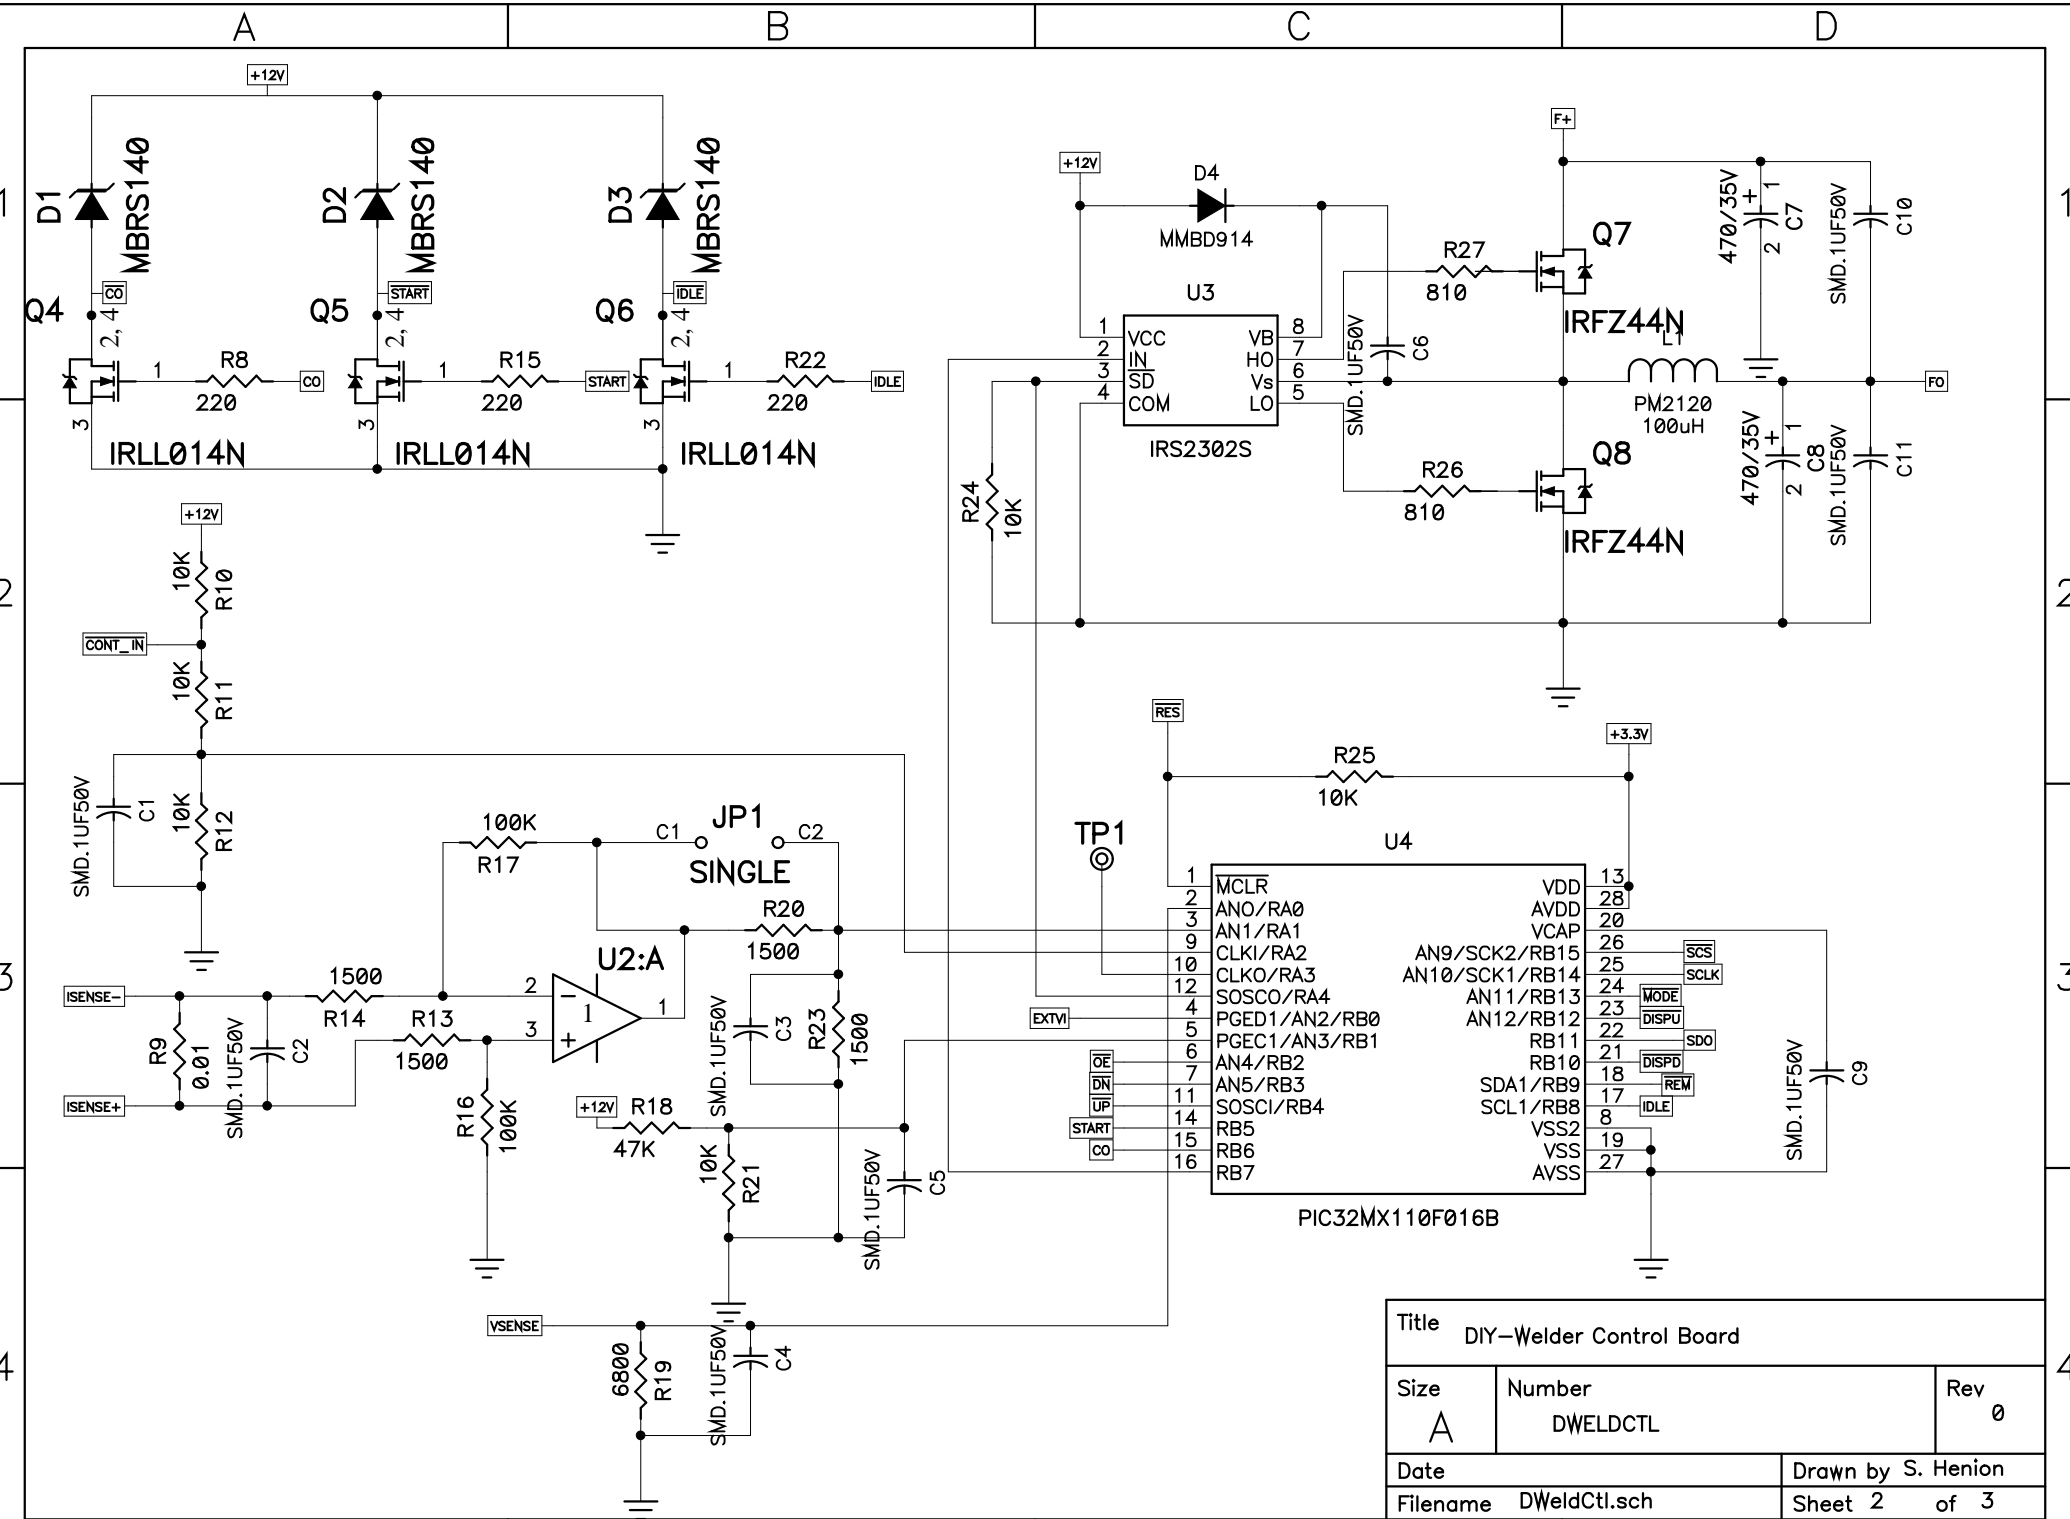

Title DIY-Welder Control Board		
Size A	Number DWELDCNTL	Rev 0
Date	Drawn by S. Henion	
Filename DWeldCtl.sch	Sheet 1	of 3

Title DIY-Welder Control Board		
Size A	Number DWELDCTL	Rev 0
Date	Drawn by S. Henion	
Filename DWeldCtl.sch	Sheet 2 of 3	

Title			DIY-Welder Control Board		
Size	Number		Rev		
A	DWELDC1L		0		
Date	Drawn by		S. Henion		
Filename	DWeldCtl.sch		Sheet 3 of 3		